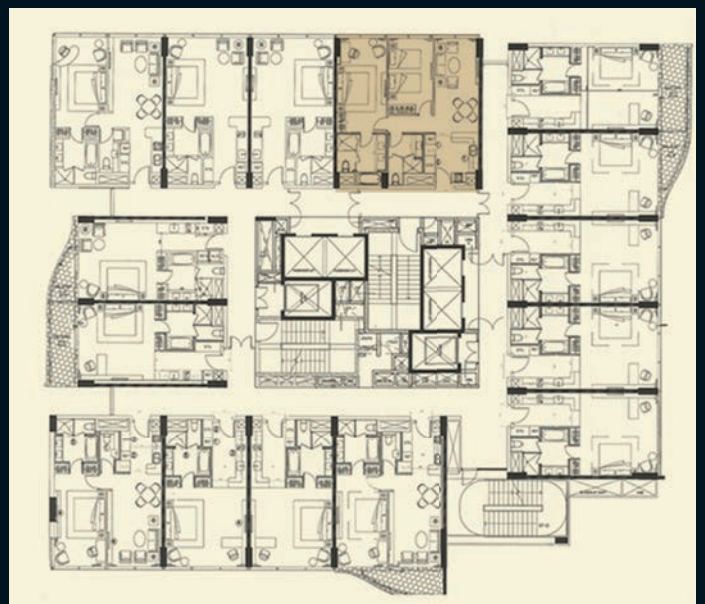

ASCOTT

IREQ CITY
GURGAON

2 BEDROOM APARTMENT

Area - 1578 Sq.ft.

Layout Plan

Key Plan