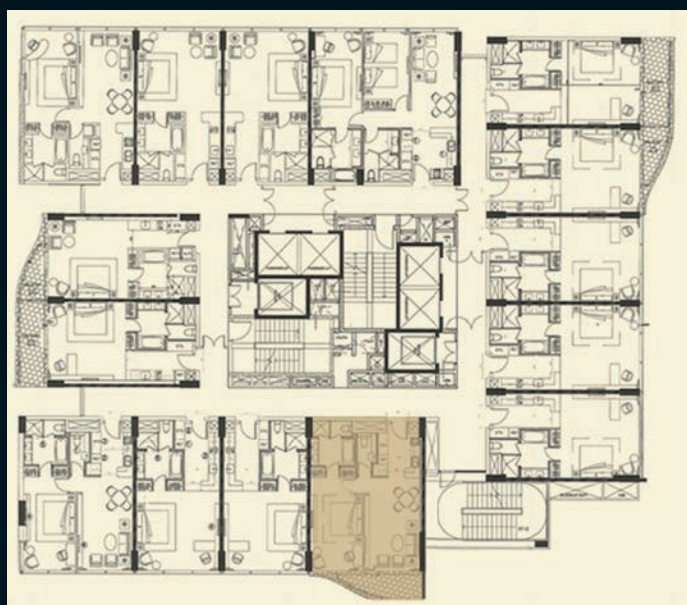

ASCOTT

IREO CITY
GURGAON

1 BEDROOM APARTMENT

Area - 1290 Sq.ft.

Layout Plan

Key Plan

Disclaimer: Layout, furniture and fixtures are suggestive. Floor Plan, furniture, fixture, layout, areas and dimensions are subject to change uptill handing over of the final product.