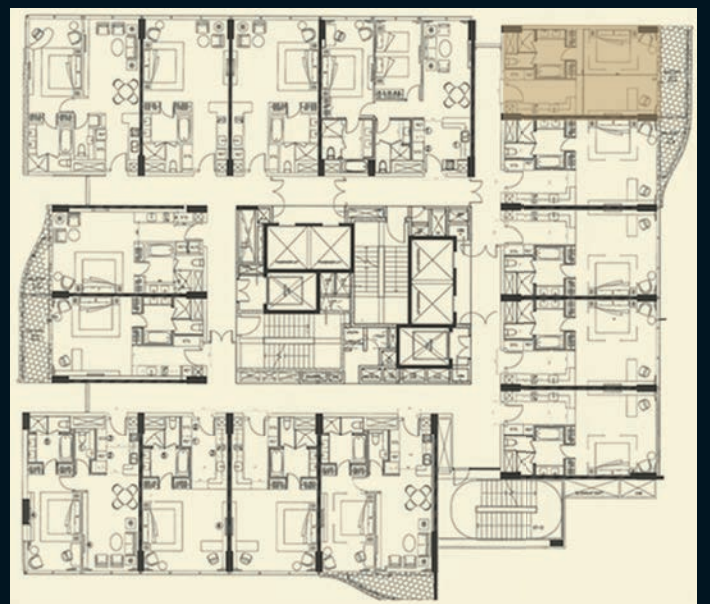

# STUDIO APARTMENT

Area - 1004 Sq.ft.

Layout Plan

Key Plan